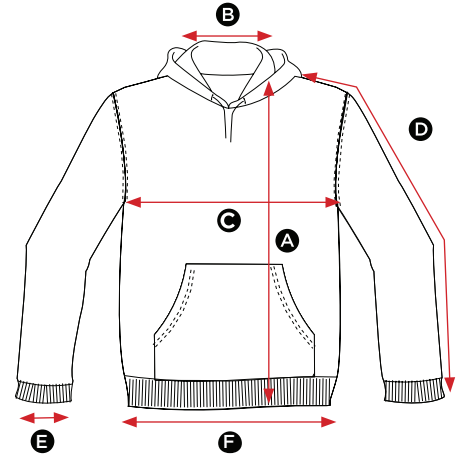

281.52

SG24 Men's Contrast Hoodie

MEASUREMENTS CM	S	M	L	XL	2XL	3XL	4XL	5XL
A Length	68.5	71	73.5	76	78.5	81	83.5	86
B Back neck opening	20.5	21	21.5	22	22.5	23	24	25
C Half chest	51.5	55	58.5	62	65.5	69	75	81
D Sleeve length	66.5	68	69.5	71	71	72.5	73	74.5
E Sleeve width opening	10.5	10.5	10.5	11.5	11.5	11.5	12	12
F Bottom hem opening	39.5	43	46.5	50	53.5	57	63	69

All measurements are within industry standard tolerances and are product dependent.