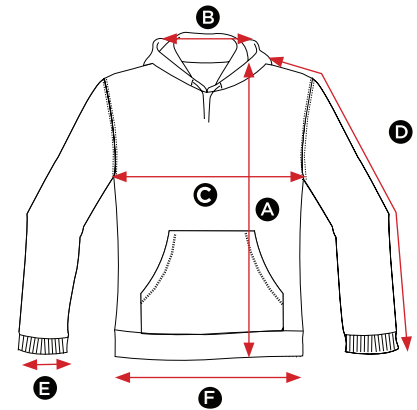

SG24F Ladies' Contrast Hoodie

MEASUREMENTS CM	XS	S	M	L	XL	2XL
A Length	59.5	62	64.5	67	69.5	72
B Back neck opening	20.5	21	21.5	22	22.5	23
C Half chest	46	49	52	55	58	61
D Sleeve length	60.5	62	63.5	65	66.5	66.5
E Sleeve width opening	8	8	8	9	9	9
F Bottom hem opening	38	42	45	48	51	54

All measurements are within industry standard tolerances and are product dependent.