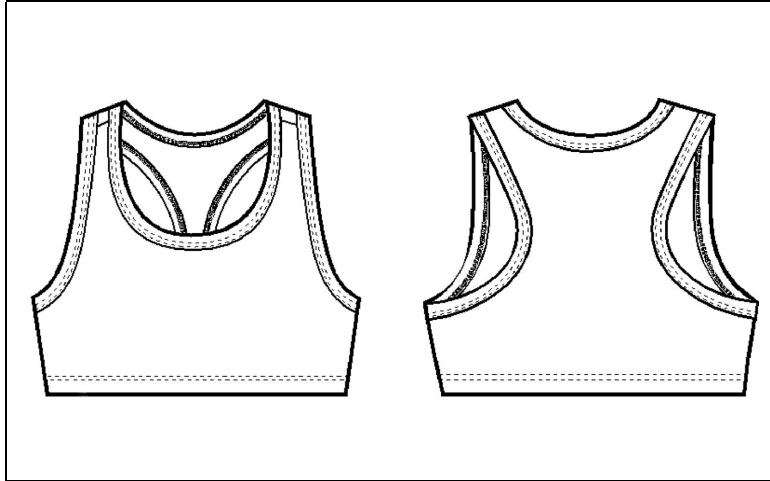

BELLA+CANVAS®

MEASUREMENT SPECIFICATION REPORT

STYLE # 0970 NYLON SPANDEX SPORT BRA

FABRICATION
90% Nylon, 10% Spandex

Point of Measurement (centimeters)

	S	M	L
Chest	29.8	31.1	32.4
Body Length From HPS	29.2	30.5	31.8